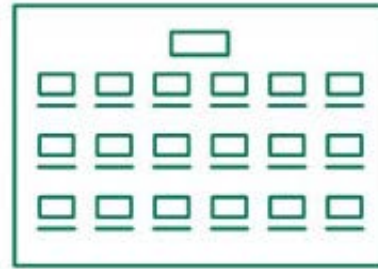

Example of Various Layouts

Theatre Style

U Shape Style

Hollow Square Style

Boardroom Style

Classroom Style

Social function no dance floor

Social function with dance floor

Cabaret

Layouts and Capacities vary depending on facility and room booked.